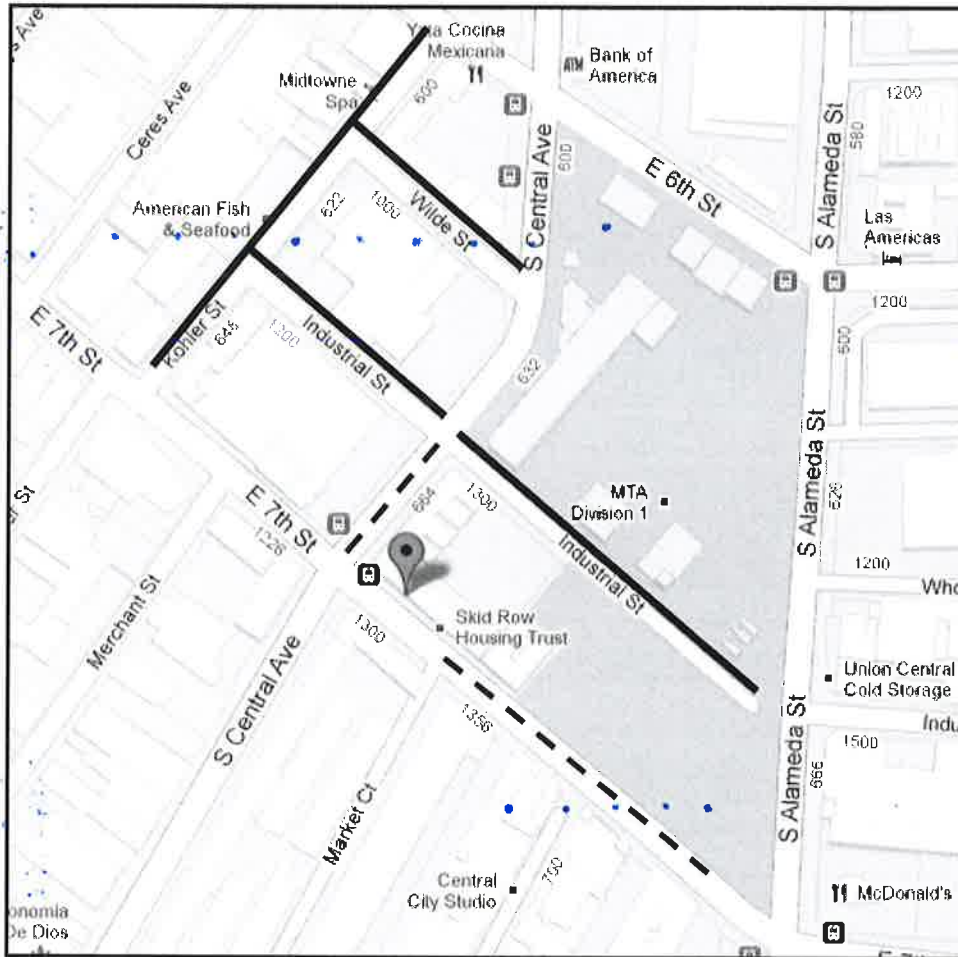

Inner City Law Center's parking spaces are 32-36 and 39-53. If you park in spaces 41, 43, 45, 47, 49, 51 or 53, you must indicate your parking spot on ICLC's white board and leave your keys at the front desk.

Thank you.

INNER
CITY
LAW
CENTER

Available Street Parking

Parking is not available in Inner City Law Center's parking lot. The solid lines indicate where free street parking is available all day. The dotted lines indicate parking that is metered or limited. Carpooling is strongly encouraged.