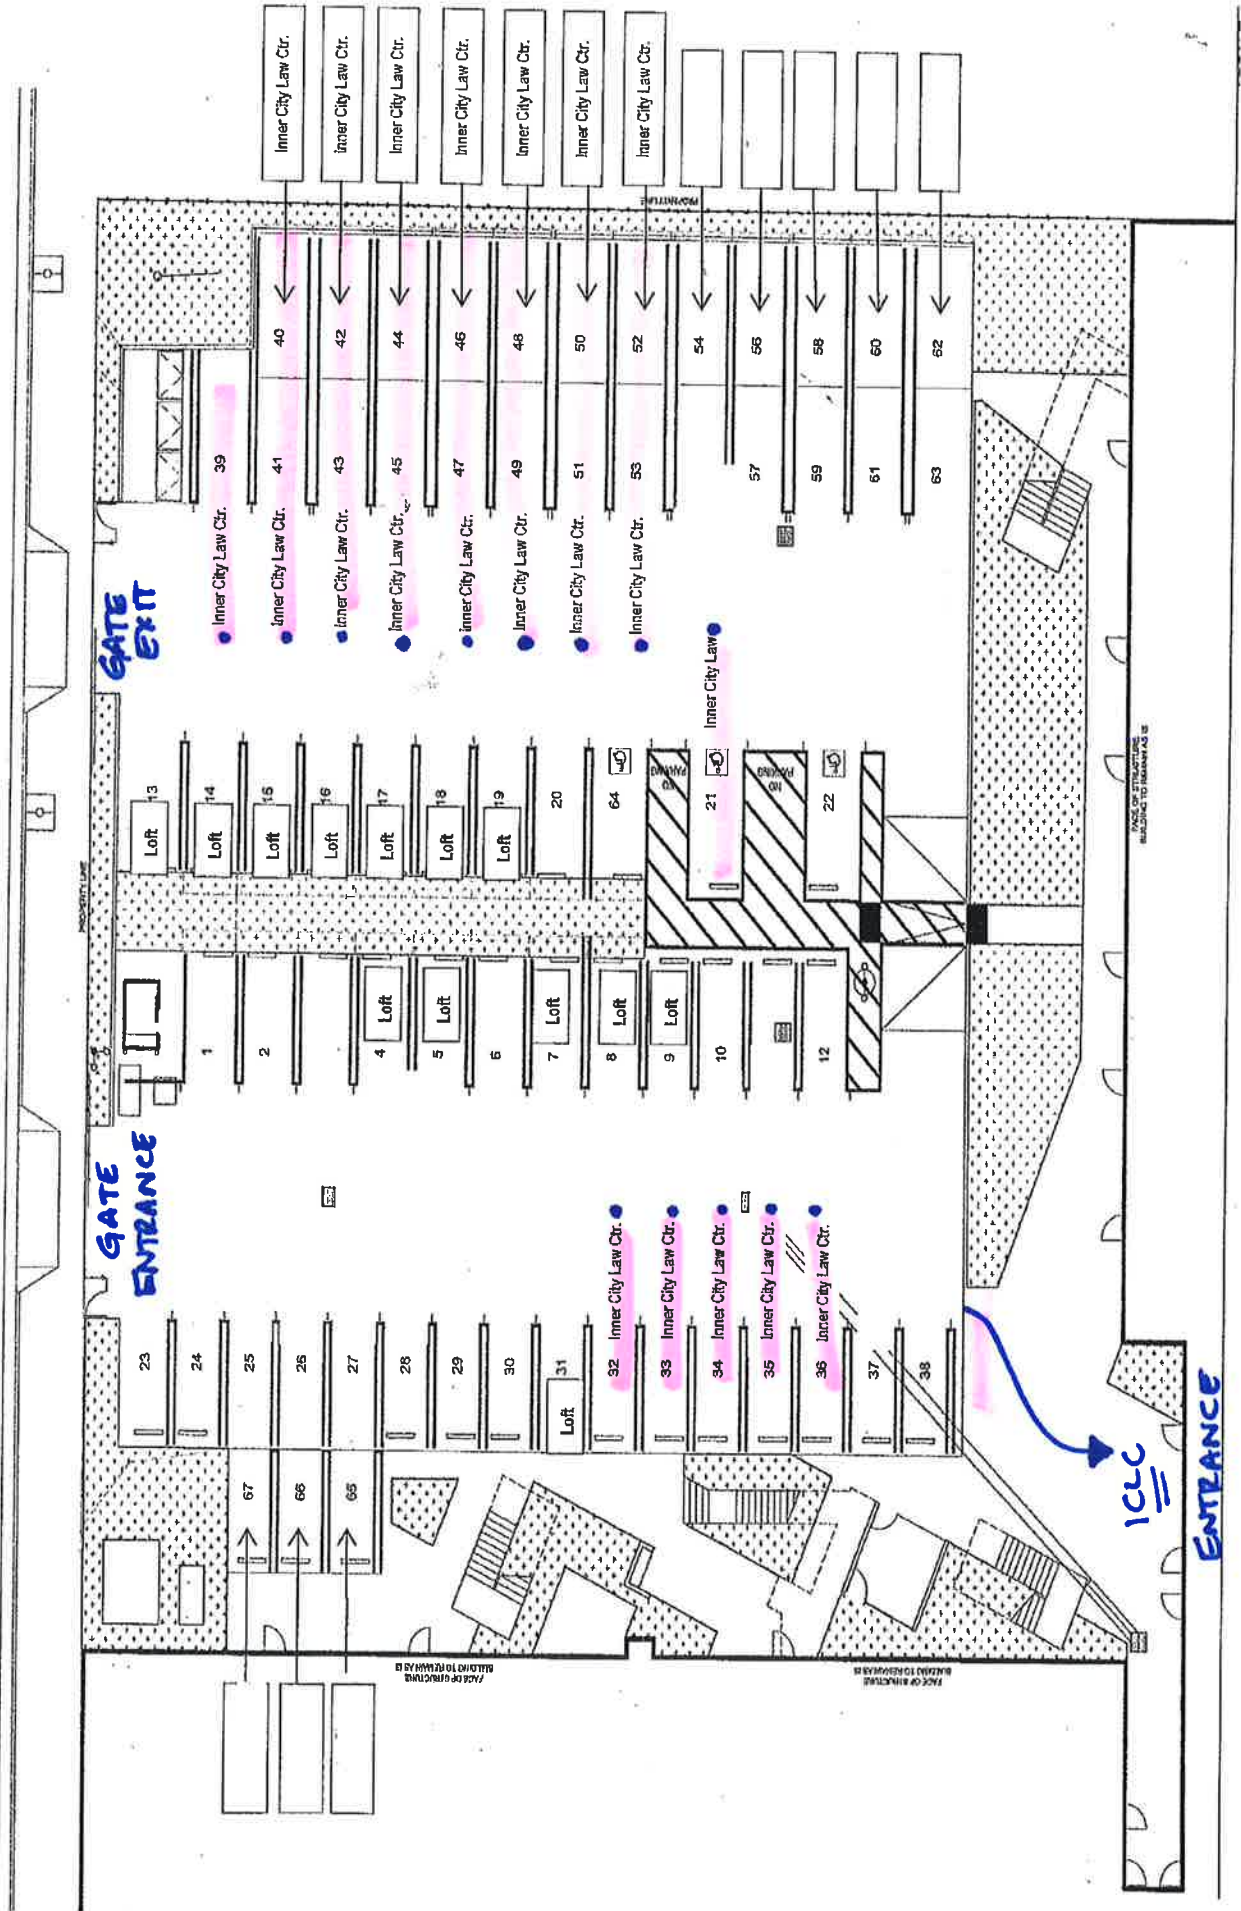

Inner City Law Center's parking spaces are 32-36 and 39-53. If you park in spaces 41, 43, 45, 47, 49, 51 or 53, you must indicate your parking spot on ICLC's white board and leave your keys at the front desk.

Thank you.

INNER
CITY
LAW
CENTER

Available Street Parking

Parking is not available in Inner City Law Center's parking lot. The solid lines indicate where free street parking is available all day. The dotted lines indicate parking that is metered or limited. Carpooling is strongly encouraged.